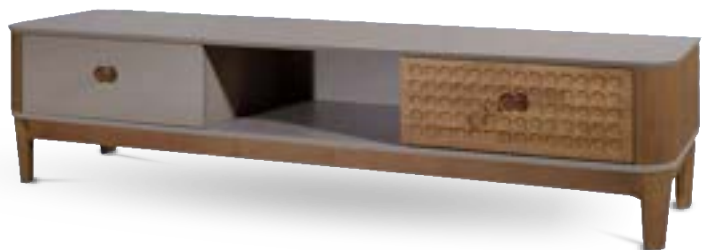

LEONARDO

Mobili TV / TV Cabinet

SKU: TV0006

IT

Leonardo è un mobile TV sofisticato che unisce sapientemente tonalità di grigio e legno naturale per un'estetica moderna e accogliente. Con due cassetti distinti—uno in grigio con maniglia rotonda in legno e l'altro in legno testurizzato con motivi circolari—aggiunge profondità ed eleganza a qualsiasi spazio. La sezione centrale aperta offre un'area pratica per dispositivi multimediali, mentre gli elementi sospesi, tra cui una mensola e un mobile pensile con la stessa texture, aumentano la funzionalità. Realizzato in MDF con gambe solide in faggio, Leonardo si distingue per i suoi angoli arrotondati e il design equilibrato, diventando un pezzo di rilievo negli interni moderni.

EN

Leonardo is a sophisticated TV cabinet that masterfully combines grey and natural wood tones for a modern yet warm aesthetic. Featuring two distinct drawers—one in grey with a round wooden handle and the other in textured wood with circular patterns—it adds depth and elegance to any space. The central open section provides a practical area for media devices, while the additional hanging elements, including a shelf and a matching textured cabinet, enhance functionality. Crafted from MDF with solid beech legs, Leonardo stands out with its rounded angles and balanced design, making it a statement piece for contemporary interiors.