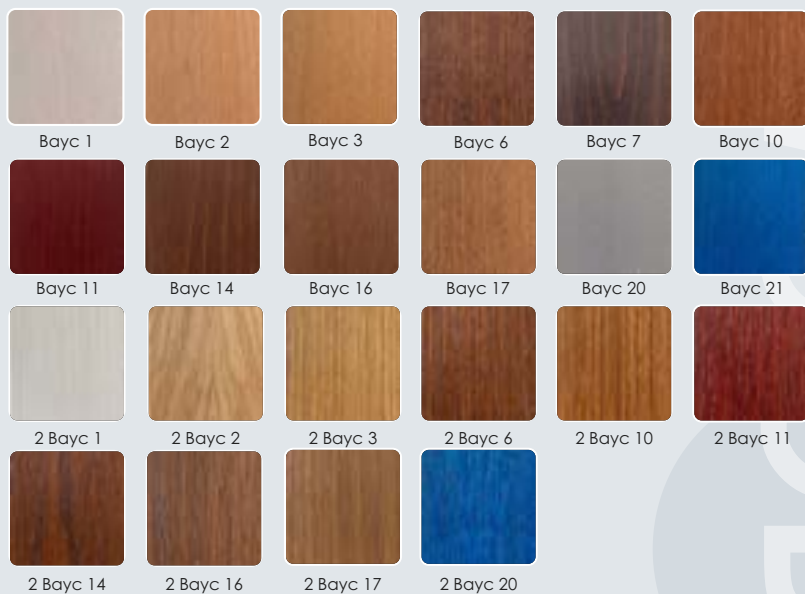

Opzioni di colore personalizzate/ Tailor made color options:

Gambe e corpo / Legs & Body: